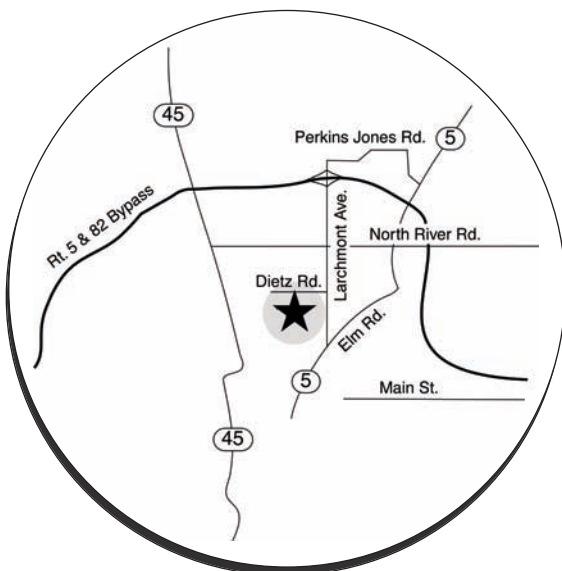

From Pittsburgh Area;

Take **PA Turnpike to Exit #33** - towards Ohio/Harrisburg (**keep RIGHT**). Merge onto **I-76 W, Straight onto I-80 W**. Take **Exit #216/14B** - towards Lordstown. Straight onto **Hallock Young Rd. LEFT onto Tod Ave (SW/OH-45)**. **RIGHT** onto **W Market St./US-422**. **Slight LEFT** onto **Elm Rd. NE**. **Slight LEFT** onto **Larchmont Ave. LEFT onto Dietz Rd**. Proceed slightly past the Big Brown Warehouse (with the TSI logo); turn **left** into parking lot. Directly behind the warehouse, is the Outlet Store.

From PA;

From **I-80 W** - Merge onto **OH-11 N**, via **exit #228B** towards Warren/Ashtabula. Merge onto **OH-82 W** via exit on the **LEFT** - towards Warren. Take the **Perkins-Jones Rd/Larchmont Ave Ext. Exit**. **LEFT** onto Perkins Jones Rd./Larchmont Ave. NE. Turn **RIGHT onto Dietz Rd**. Proceed slightly past the Big Brown Warehouse (with the TSI logo); turn **left** into parking lot. Directly behind the warehouse, is the Outlet Store.

Directions provided for use as a 'general guide' only. Please verify any local or state route changes, construction zones, etc. before traveling.

Hours of Operation:

Friday	1:00pm - 5:00pm
Saturday	8:00am - 12pm
330-393-1264