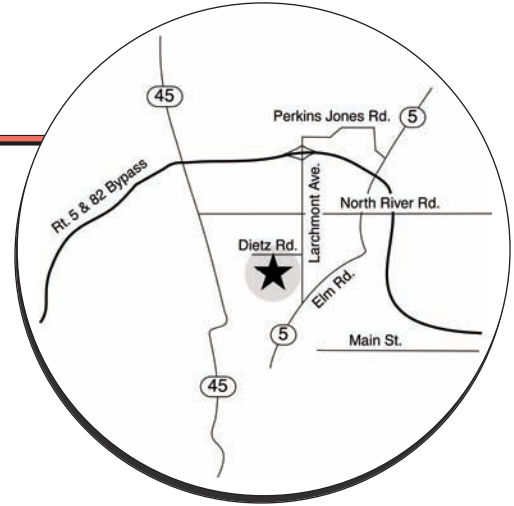

Friday and Saturday Hours:

Friday 1:00 pm - 5:00 pm
Saturday 8:00 am - 12 pm

330-393-1264