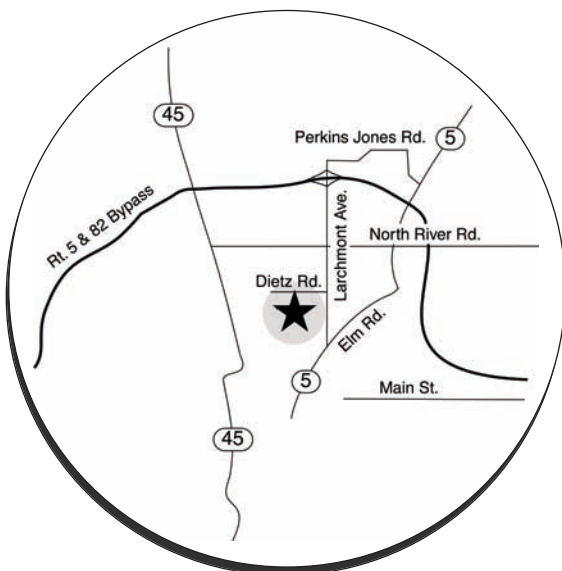

From Pittsburgh Area;

Take **PA Turnpike to Exit #33** - towards Ohio/Harrisburg (**keep RIGHT**). Merge onto **I-76 W, Straight onto I-80 W**. Take **Exit #216/14B** - towards Lordstown. Straight onto **Hallock Young Rd. LEFT onto Tod Ave (SW/OH-45)**. **RIGHT** onto **W Market St./US-422**. **Slight LEFT** onto **Elm Rd. NE**. **Slight LEFT** onto **Larchmont Ave. LEFT onto Dietz. Rd**. Proceed slightly past the Big Brown Warehouse (with the TSI logo); turn **left** into parking lot. Directly behind the warehouse, is the Outlet Store.

From PA;

From **I-80 W** - Merge onto **OH-11 N**, via **exit #228B** towards Warren/Ashtabula. Merge onto **OH-82 W** via exit on the **LEFT** - towards Warren. Take the **Perkins-Jones Rd/Larchmont Ave Ext. Exit**. **LEFT** onto Perkins Jones Rd./Larchmont Ave. NE. Turn **RIGHT onto Dietz Rd**. Proceed slightly past the Big Brown Warehouse (with the TSI logo); turn **left** into parking lot. Directly behind the warehouse, is the Outlet Store.

Directions provided for use as a 'general guide' only. Please verify any local or state route changes, construction zones, etc. before traveling.

Hours of Operation:

Friday	1:00pm - 5:00pm
Saturday	8:00am - 12pm
330-393-1264