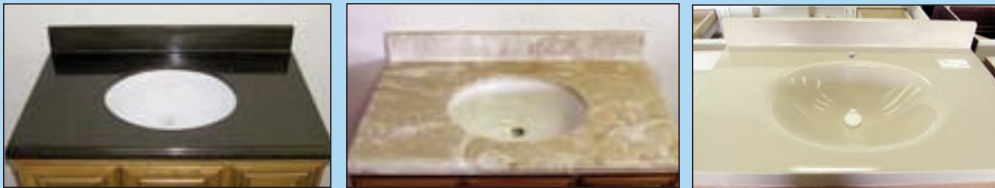

**Warren Outlet Store News**

Winter '08-'09

**VANITY**  
**CLEARANCE**

**Friday and Saturday Hours:**

Friday 1:00 pm - 5:00 pm  
Saturday 8:00 am - 12 pm

**330-393-1264**

Clearance Item Selection and availability, varies weekly at the Outlet Store.  
Check Back Often! Vanities pictured are examples of product stock.